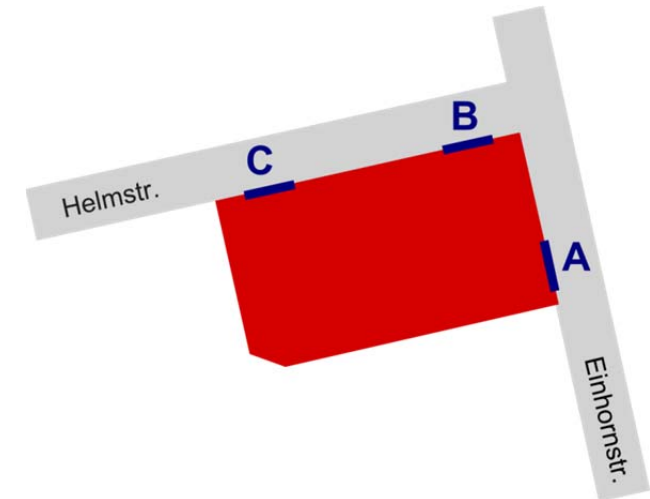

Central Office for International Affairs

Entrance A: Head of Office
Going Abroad (Outgoing)
From Abroad (Incoming)

Entrance B: Welcome Centre for international researchers

Entrance C: Co-ordination for accommodation (Master's degree programmes taught in English, exchange programme students, doctoral candidates, guest researchers)

Visitors address: Helmstraße 1, 91054 Erlangen

Directions: By train: take the train to the station Bahnhof Erlangen; it is a three minutes' walk from there.

By bus: take the bus to the station Hugenottenplatz or Bahnhof; it is a three minutes' walk from there.

By car: From the south: A73, exit 32 'Erlangen-Zentrum'; park at the large car park behind the railway station (charge applies); it is a five minutes' walk from there.

From the north: A73, exit 31 'Erlangen-Nord', straight ahead towards Zentrum-Süd; park at the large car park behind the railway station (charge applies); it is a five minutes' walk from there.